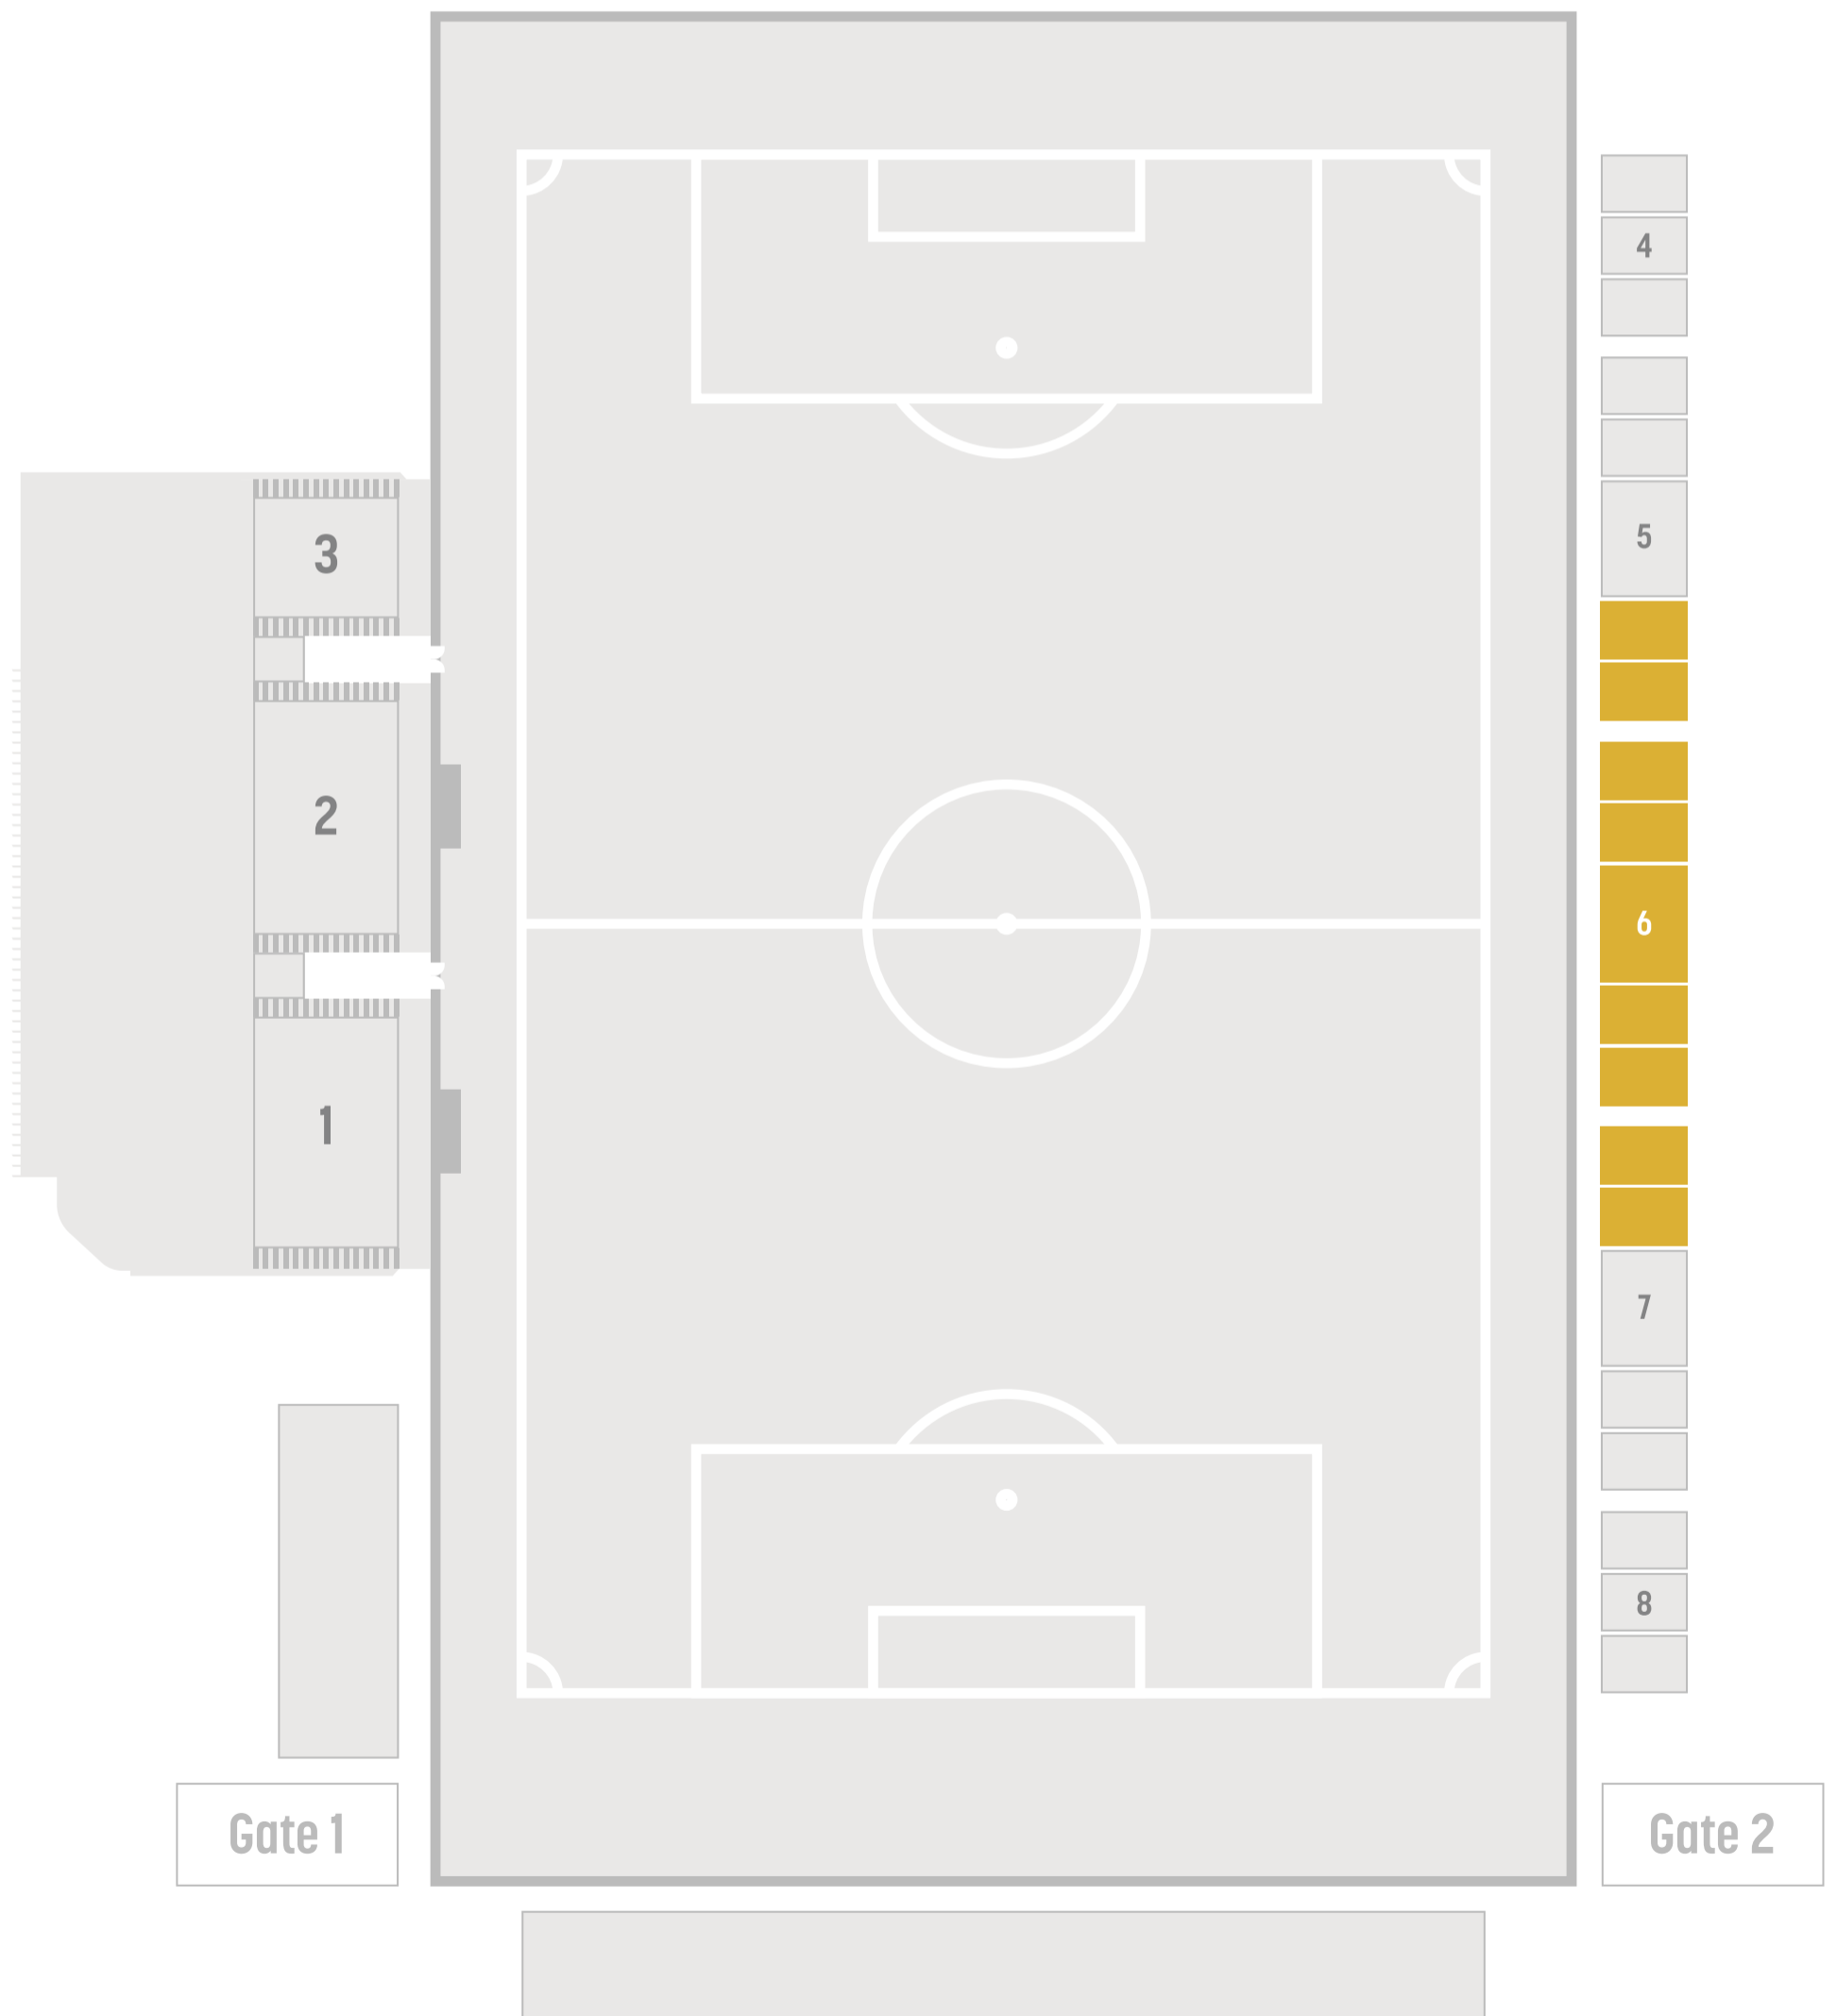

IRONBARK FIELDS AND PAVILION

STADIUM MAP

- Platinum
- Gold
- Silver
- Bronze
- Active
- General Admission (Standing)

IRONBARK FIELDS AND PAVILION

PLATINUM

- Platinum
- Gold
- Silver
- Bronze
- Active
- General Admission (Standing)

IRONBARK FIELDS AND PAVILION

GOLD

- Platinum
- Gold
- Silver
- Bronze
- Active
- General Admission (Standing)

IRONBARK FIELDS AND PAVILION

SILVER

- Platinum
- Gold
- Silver
- Bronze
- Active
- General Admission (Standing)