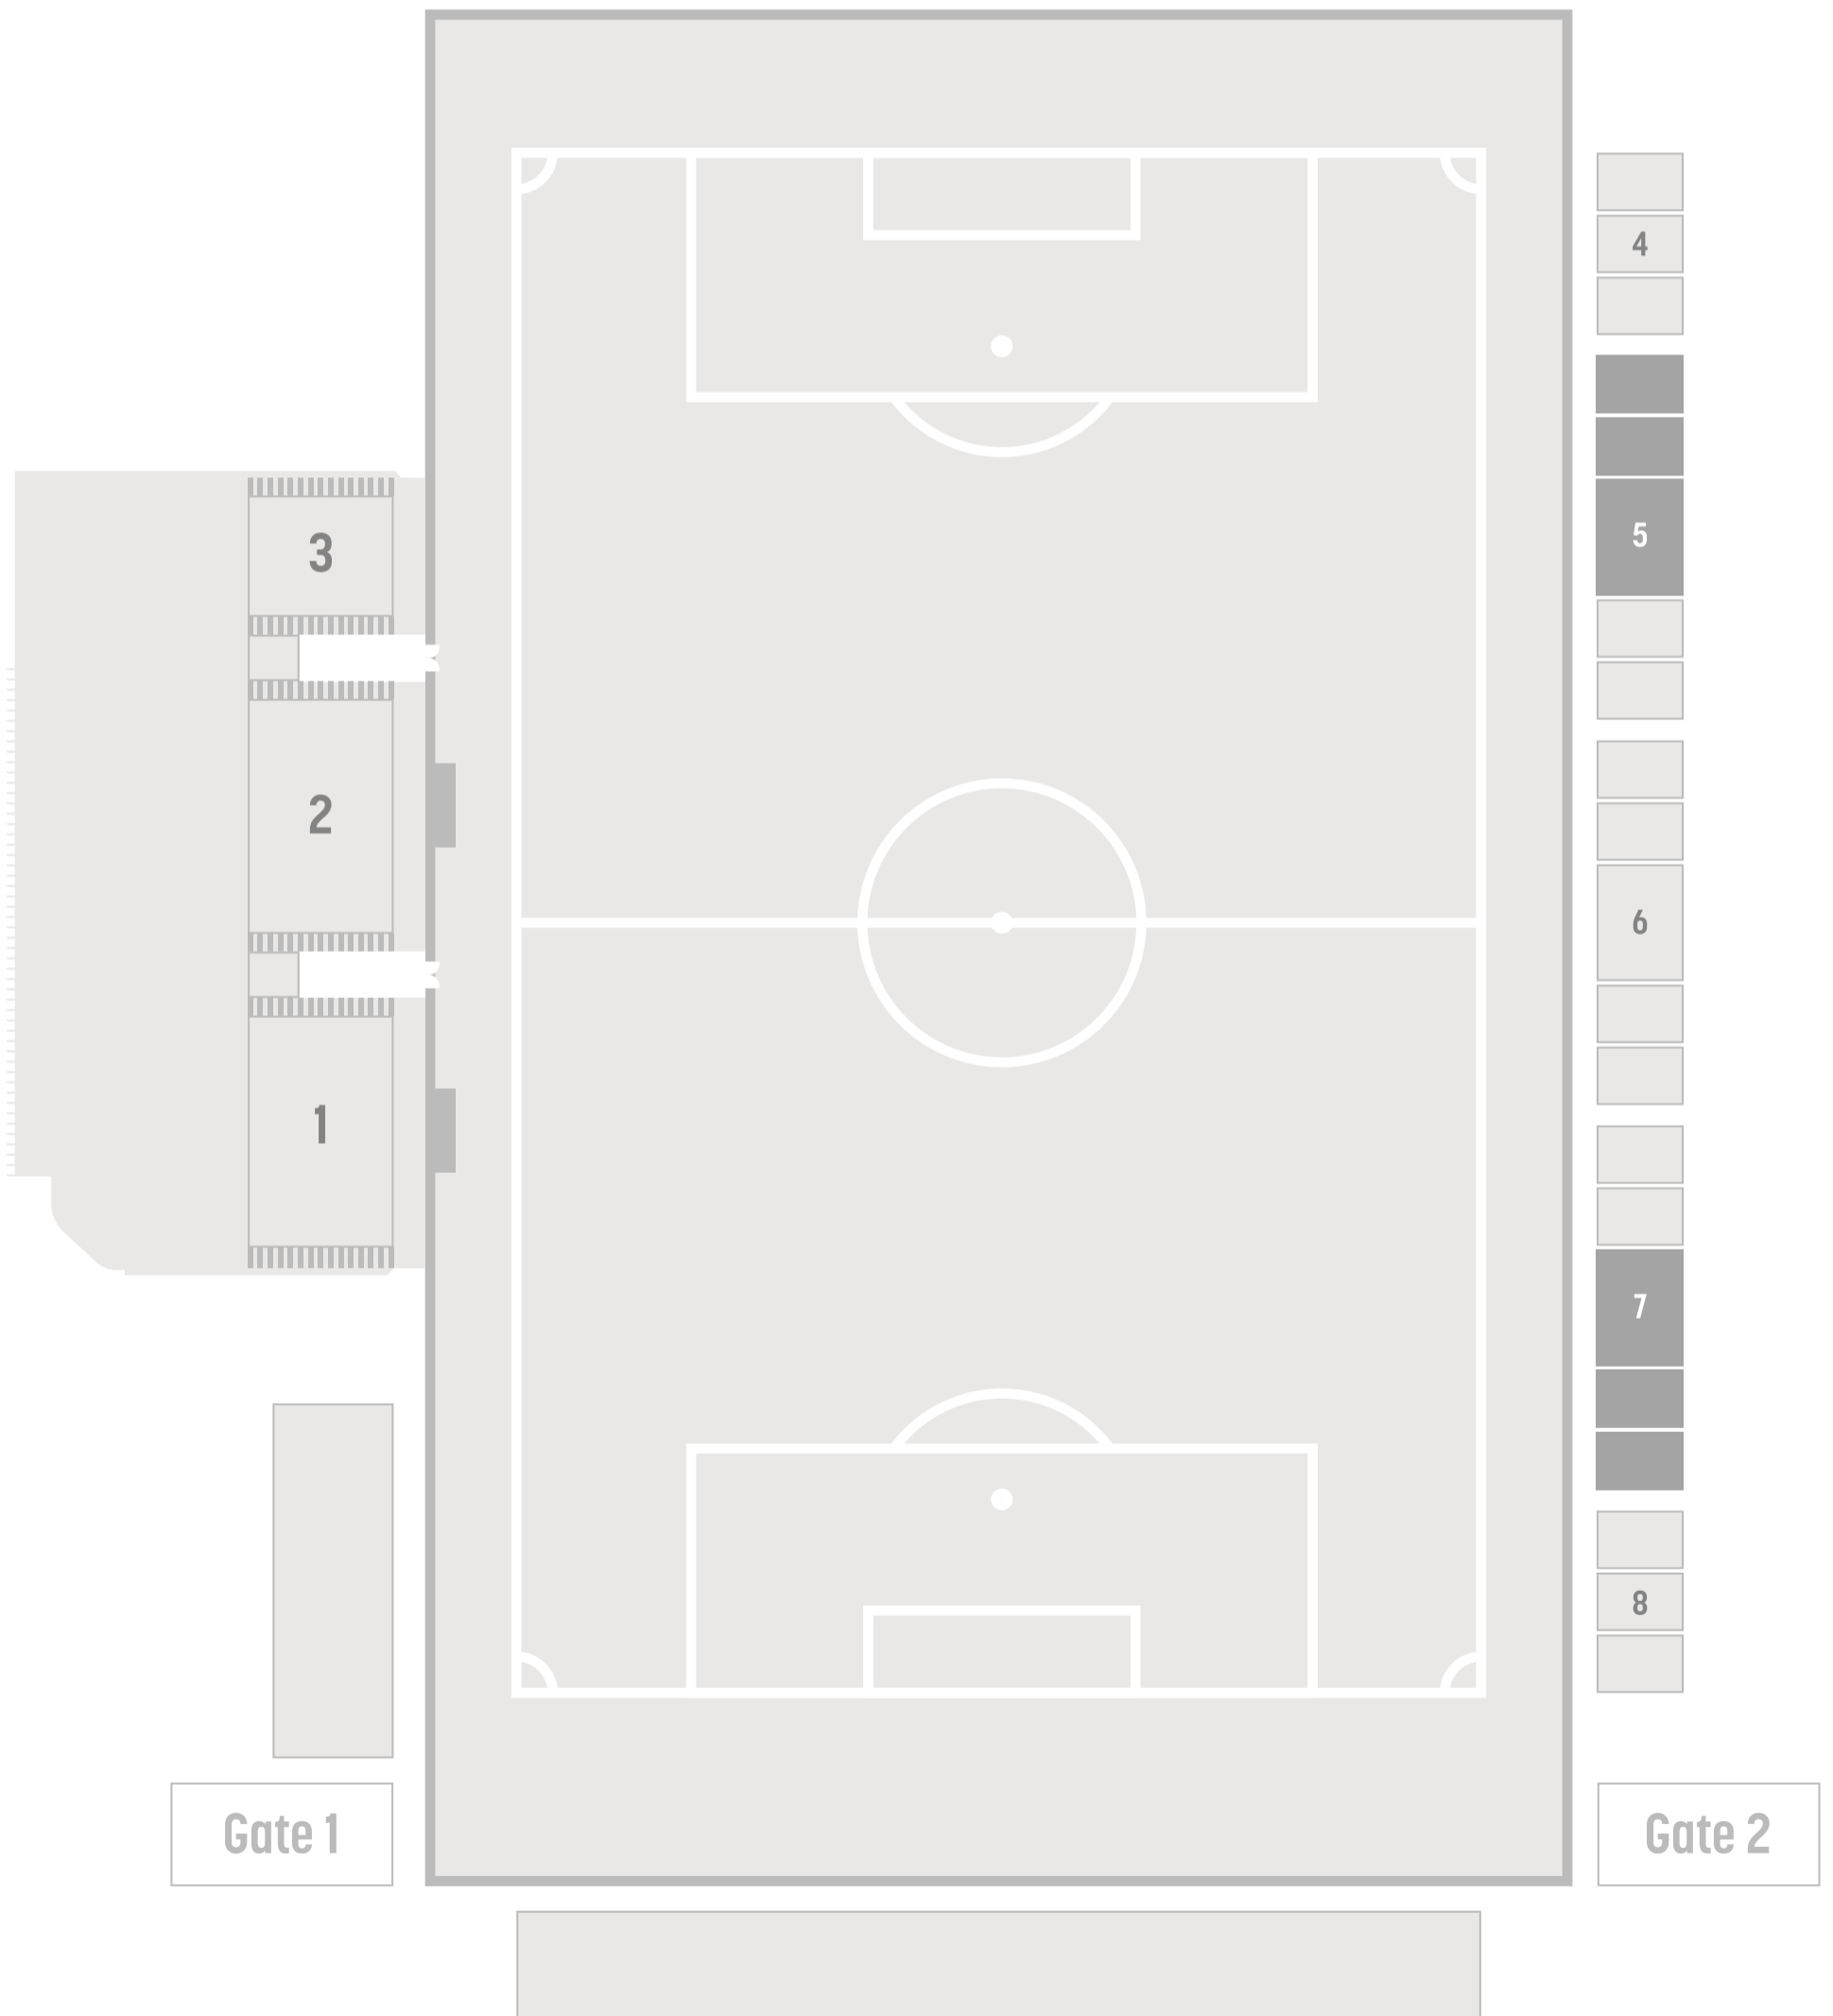

IRONBARK FIELDS AND PAVILION

STADIUM MAP

- Platinum
- Gold
- Silver
- Bronze
- Active
- General Admission (Standing)

IRONBARK FIELDS AND PAVILION

PLATINUM

- Platinum
- Gold
- Silver
- Bronze
- Active
- General Admission (Standing)

IRONBARK FIELDS AND PAVILION

GOLD

- Platinum
- Gold
- Silver
- Bronze
- Active
- General Admission (Standing)

IRONBARK FIELDS AND PAVILION

SILVER

- Platinum
- Gold
- Silver
- Bronze
- Active
- General Admission (Standing)