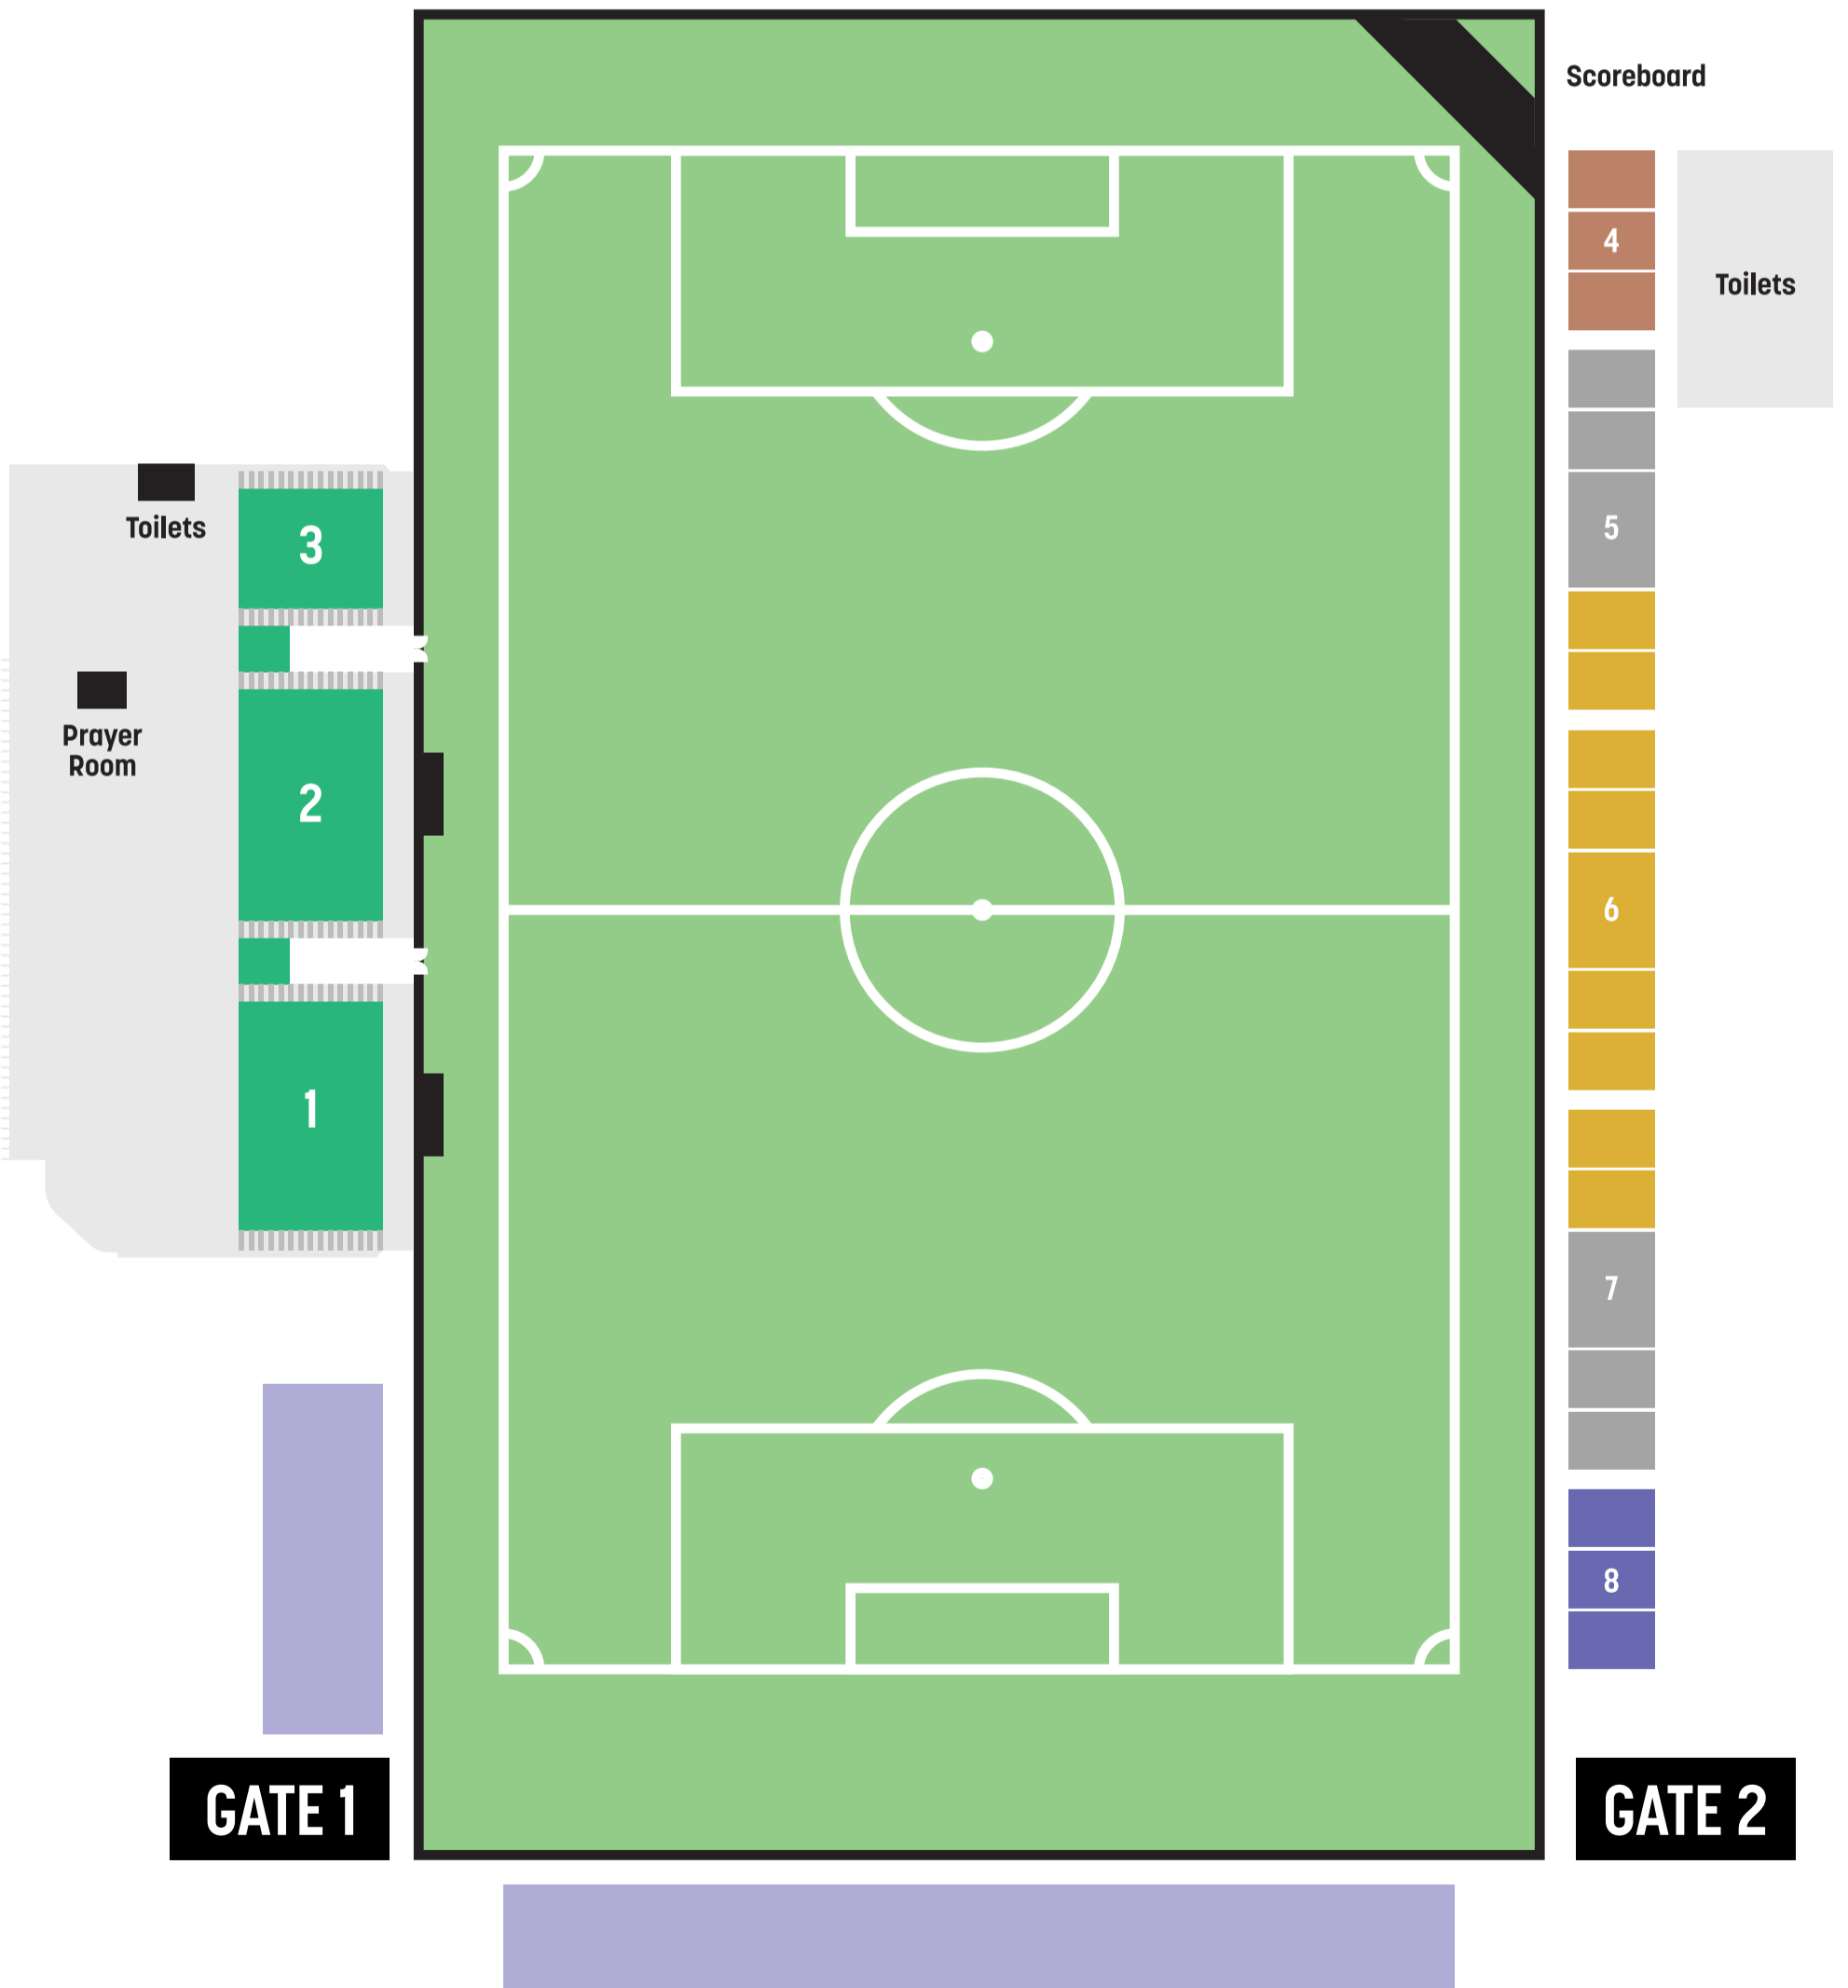

IRONBARK FIELDS AND PAVILION

STADIUM MAP

- Platinum
- Gold
- Silver
- Bronze
- Active
- General Admission (Standing)