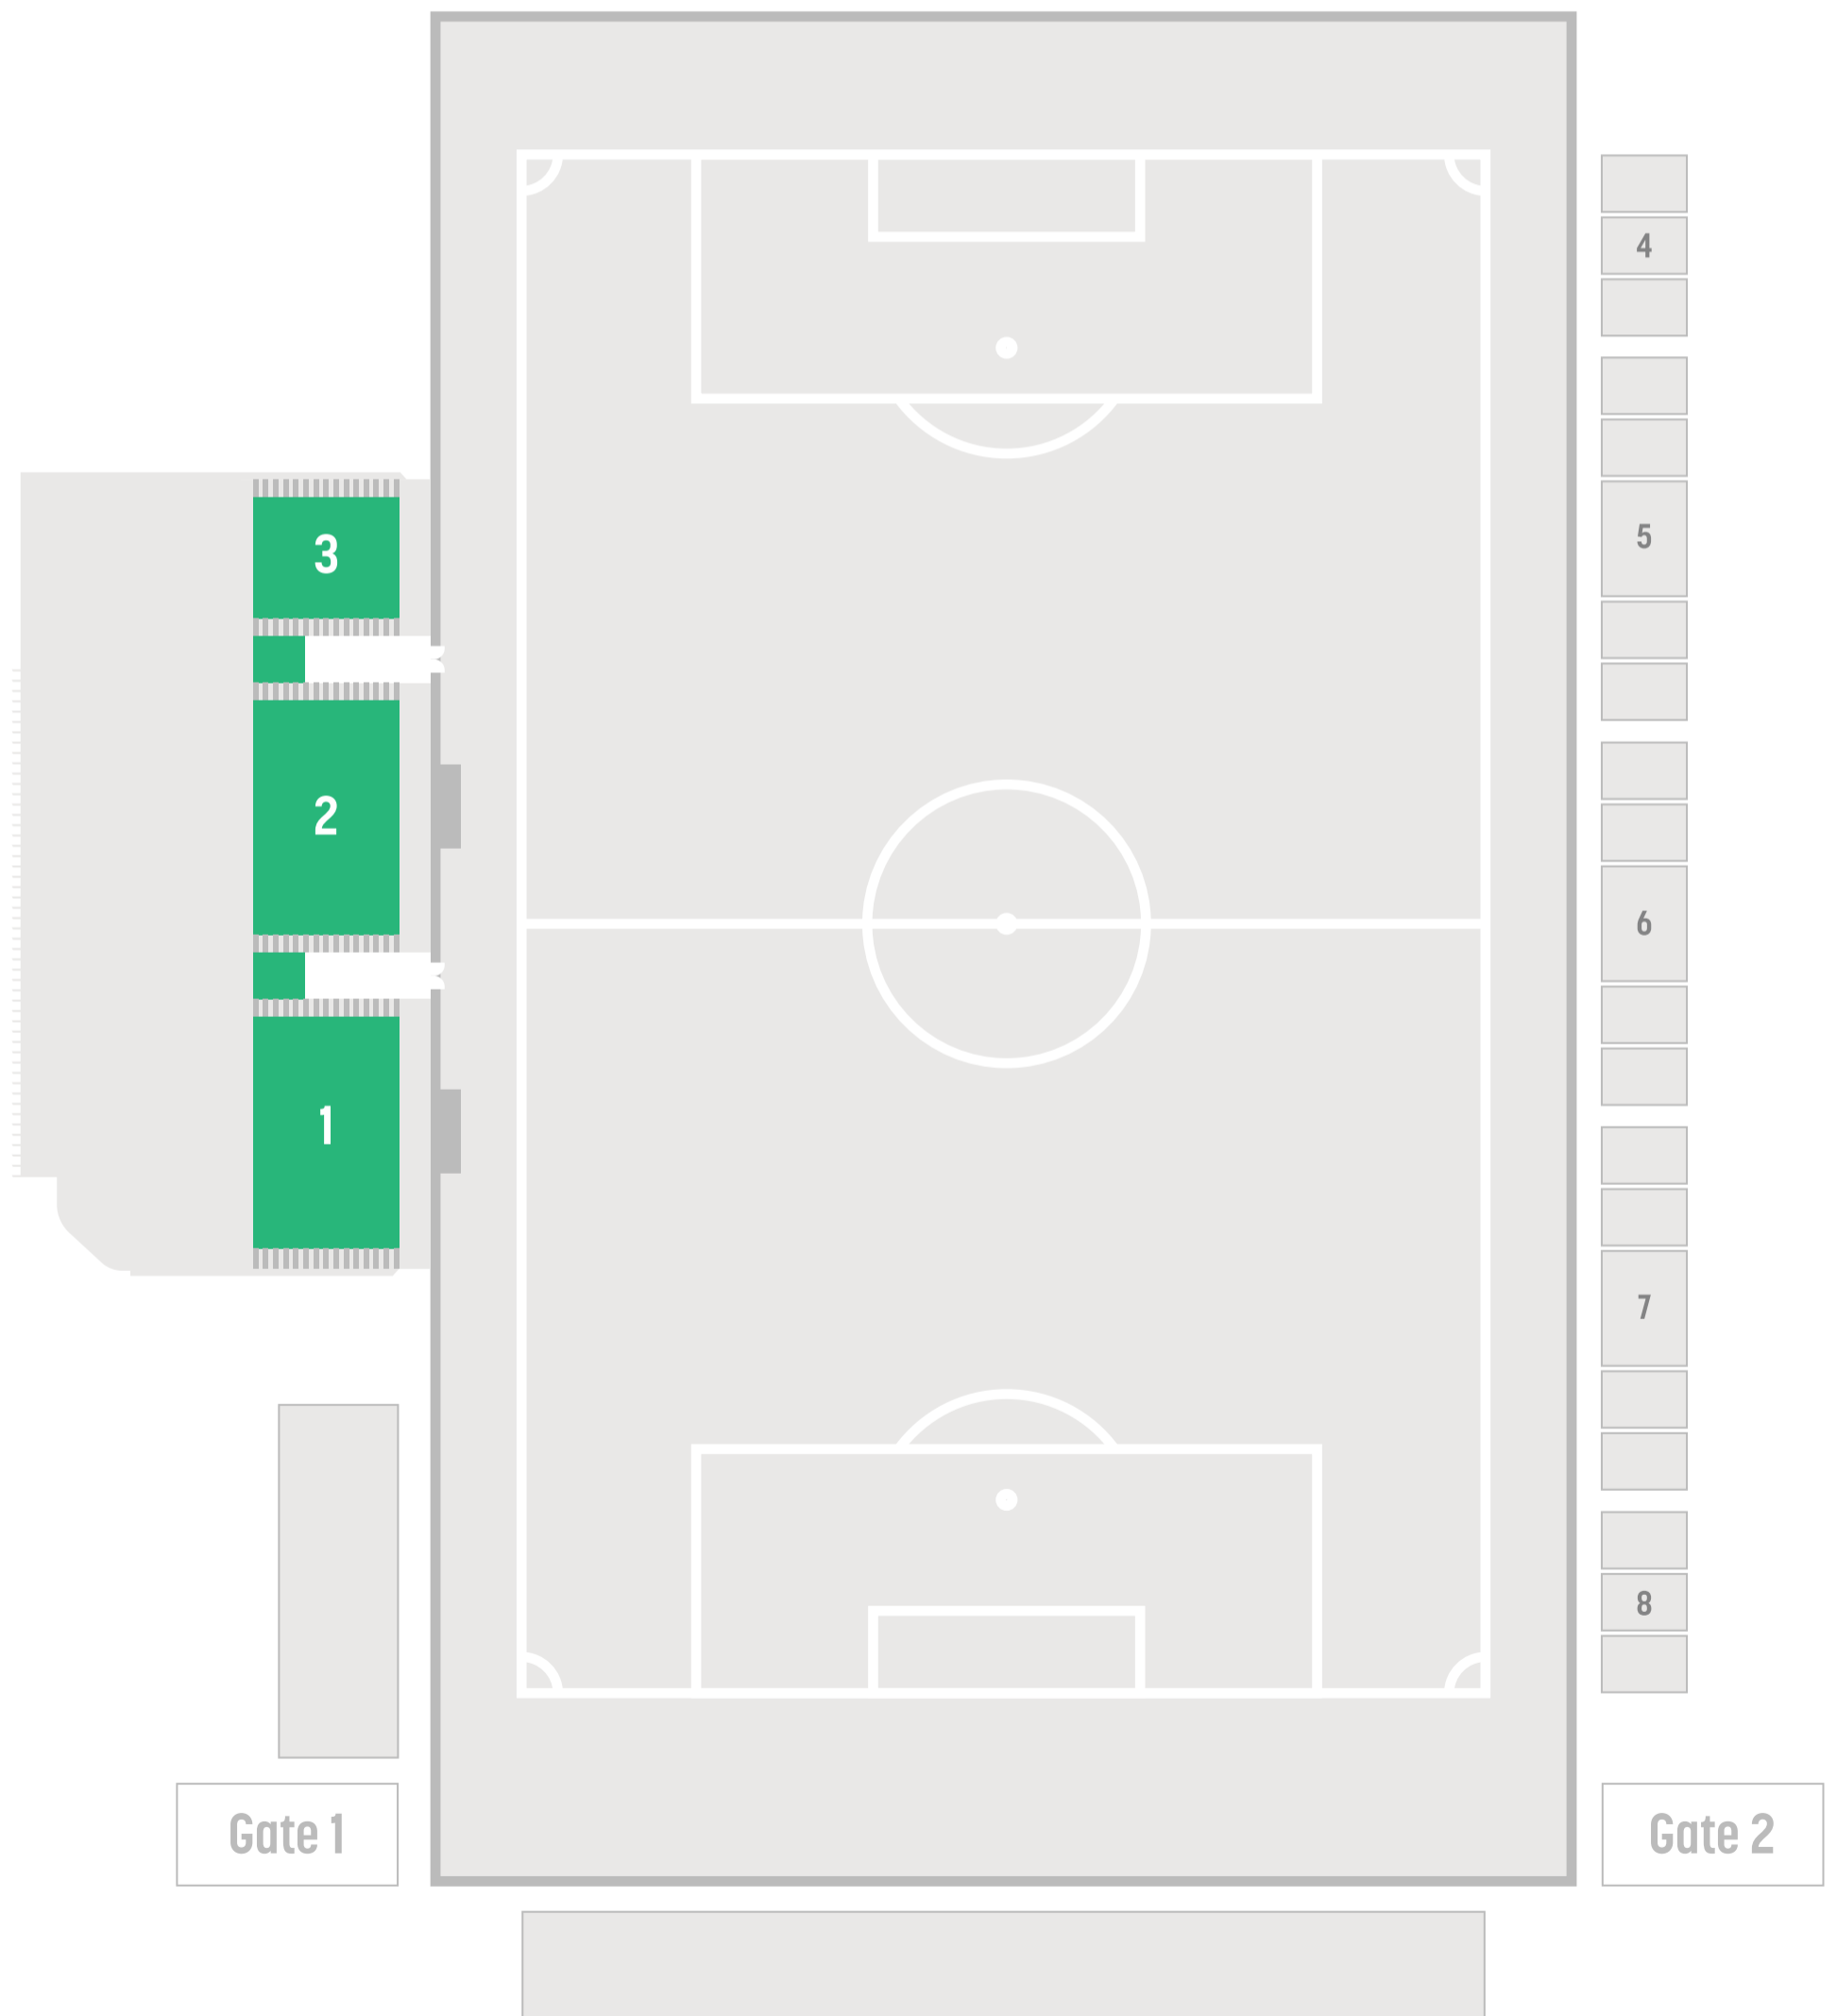

IRONBARK FIELDS AND PAVILION

STADIUM MAP

- Platinum
- Gold
- Silver
- Bronze
- Active
- General Admission (Standing)

IRONBARK FIELDS AND PAVILION

PLATINUM

- Platinum
- Gold
- Silver
- Bronze
- Active
- General Admission (Standing)

IRONBARK FIELDS AND PAVILION

GOLD

- Platinum
- Gold
- Silver
- Bronze
- Active
- General Admission (Standing)

IRONBARK FIELDS AND PAVILION

SILVER

- Platinum
- Gold
- Silver
- Bronze
- Active
- General Admission (Standing)